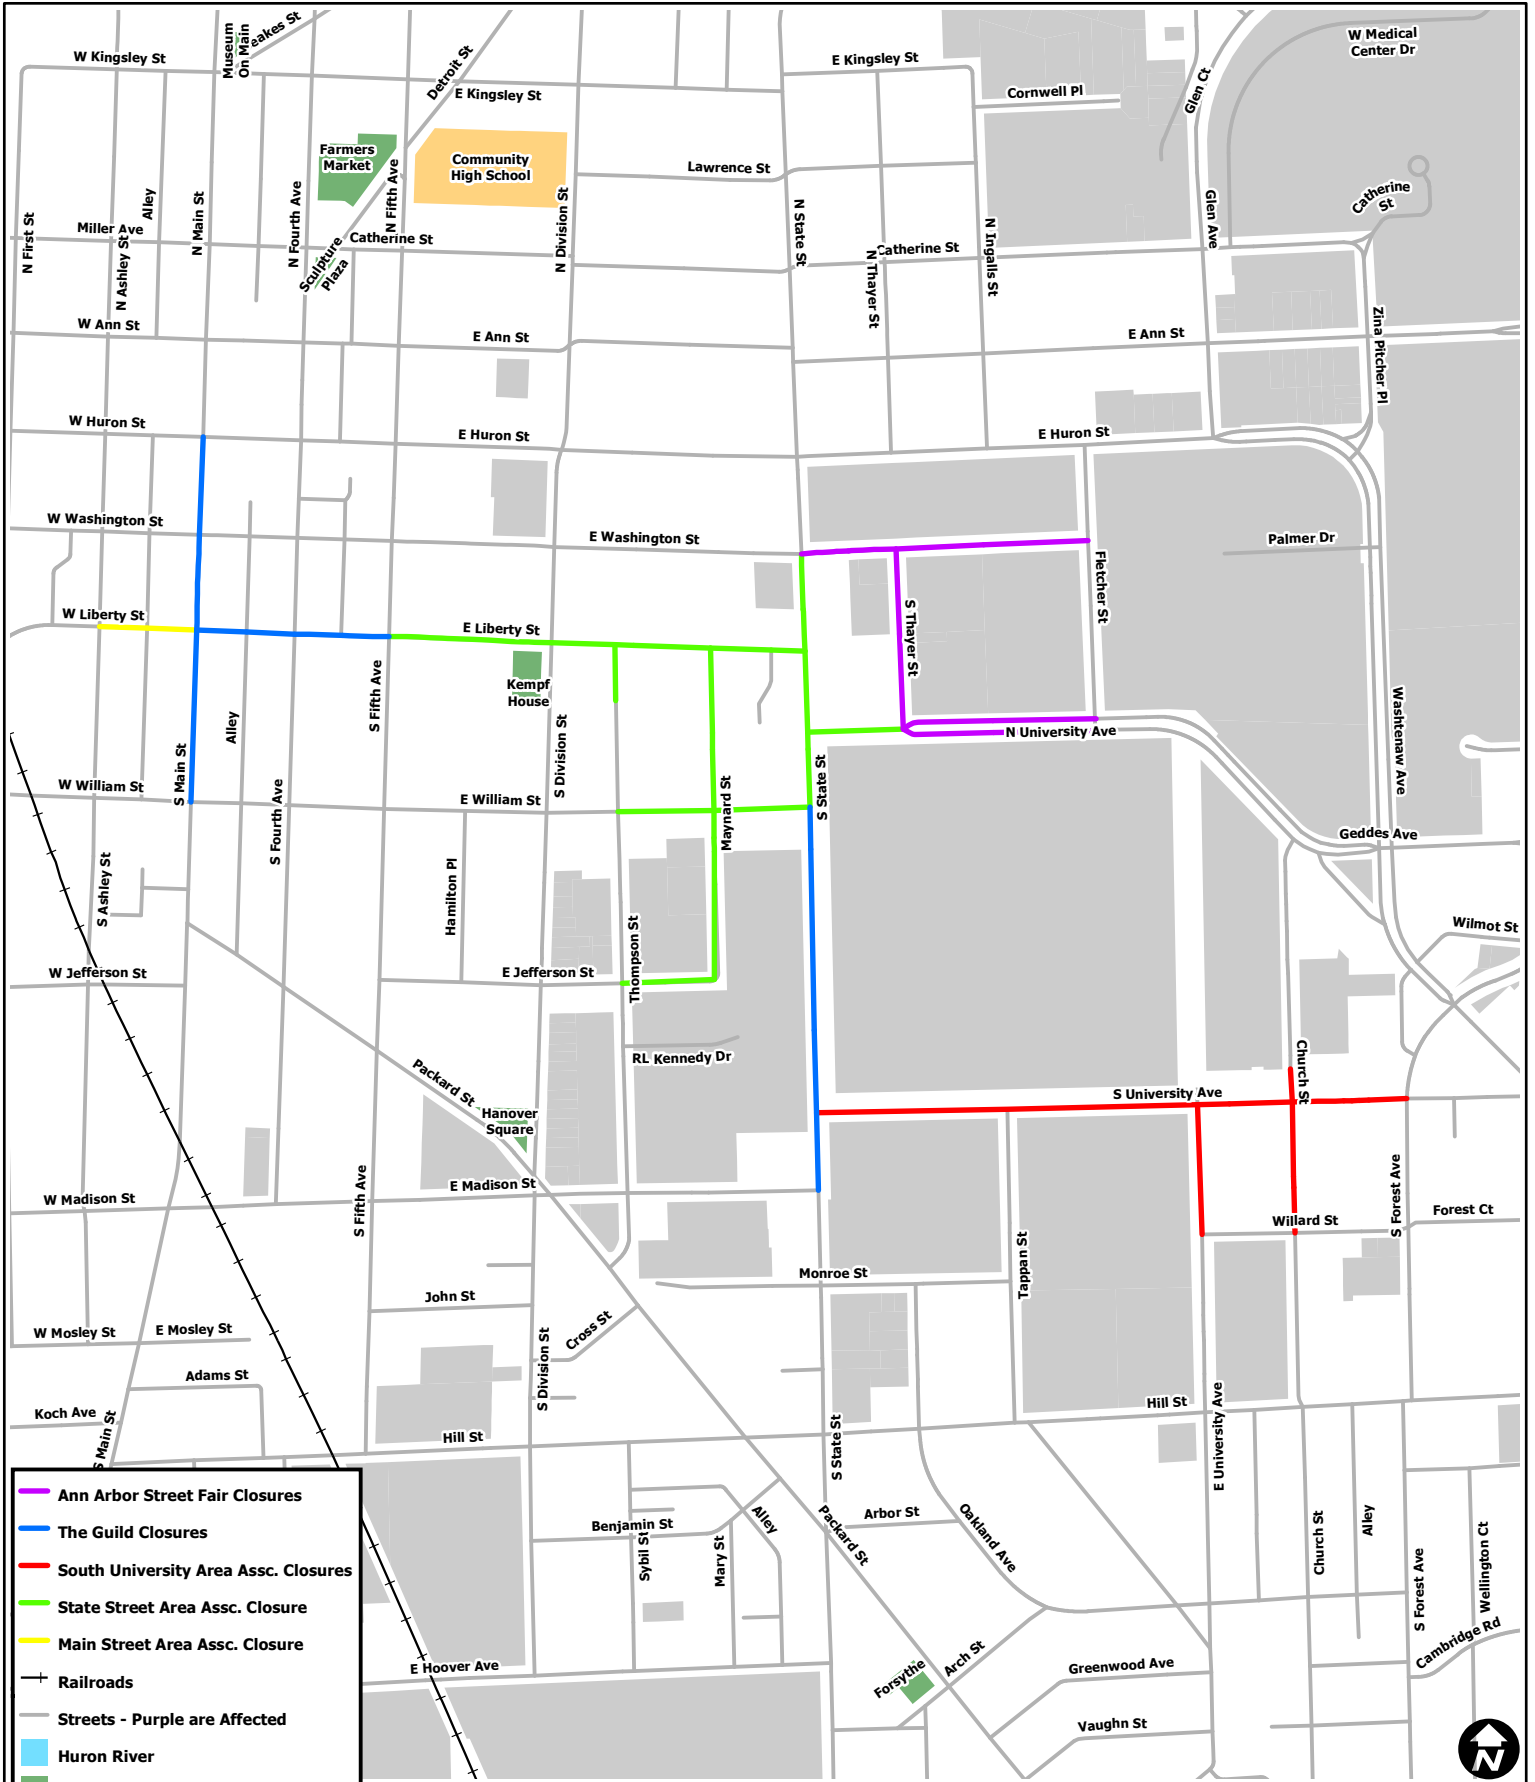

Ann Arbor Art Fair

- Ann Arbor Street Fair Closures
- The Guild Closures
- South University Area Assc. Closures
- State Street Area Assc. Closure
- Main Street Area Assc. Closure
- Railroads
- Streets - Purple are Affected
- Huron River
- Parks
- Schools
- Other Open Space
- University Owned

City of Ann Arbor Map Disclaimer:

Map Created: 2/4/2014